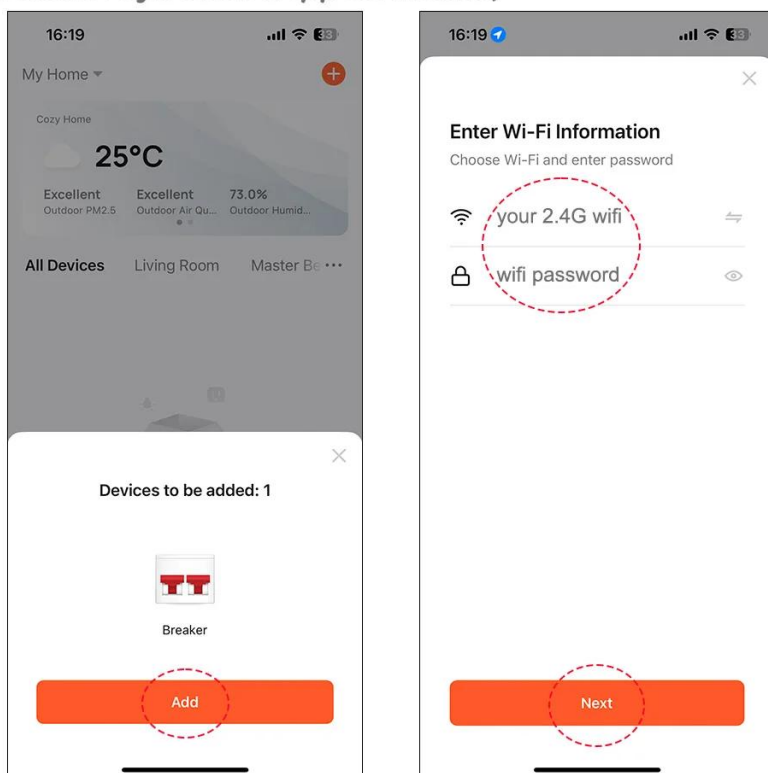

Remote control

Voice control

Timing schedule

Electricity metering

Over / Under voltage protection

Residual current (leakage) protection

Device sharing

3. Start Tuya Smart App on mobile;