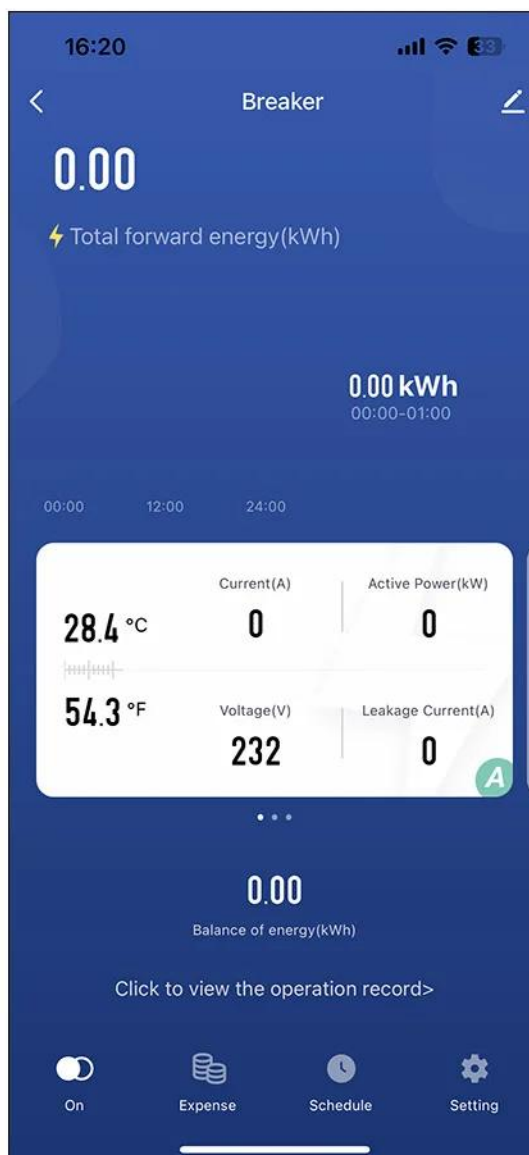

Lorem ipsum dolor sit amet, consectetur adipiscing elit. Sed ac quam non lectus facilisis condimentum. Integer eget mi nec odio efficitur facilisis id ac urna. Phasellus vestibulum sagittis tortor, eu ultricies libero vehicula vel. Nullam ultrices est vitae aliquam malesuada. Duis vel odio a turpis iaculis fringilla. Vestibulum cursus, ipsum a fermentum efficitur, tortor sapien varius tortor, vel interdum metus felis sit amet odio. Sed efficitur, leo non vestibulum semper, ligula odio lacinia justo, ac efficitur enim elit at purus. Vivamus dapibus quam sit amet metus dapibus, vel congue elit ullamcorper. Suspendisse potenti. Proin eget nisi non urna rhoncus iaculis. Vivamus suscipit risus vel justo dictum, a congue elit pharetra. Integer sed mauris ut odio fermentum malesuada in vel purus.

Quisque luctus, metus eu efficitur sagittis, ex sapien convallis nulla, vitae rhoncus libero elit nec justo. Curabitur id odio ut ipsum tincidunt fringilla vel ac felis. Sed id sodales arcu. Aenean nec semper libero. Vestibulum efficitur quam id justo eleifend, ac aliquam turpis vestibulum. Phasellus at justo eget ligula gravida tincidunt. Integer eget sem vel sem pellentesque iaculis. Suspendisse potenti. Nunc nec lectus vel erat aliquet sollicitudin. Sed fringilla, tortor vel efficitur tincidunt, enim risus